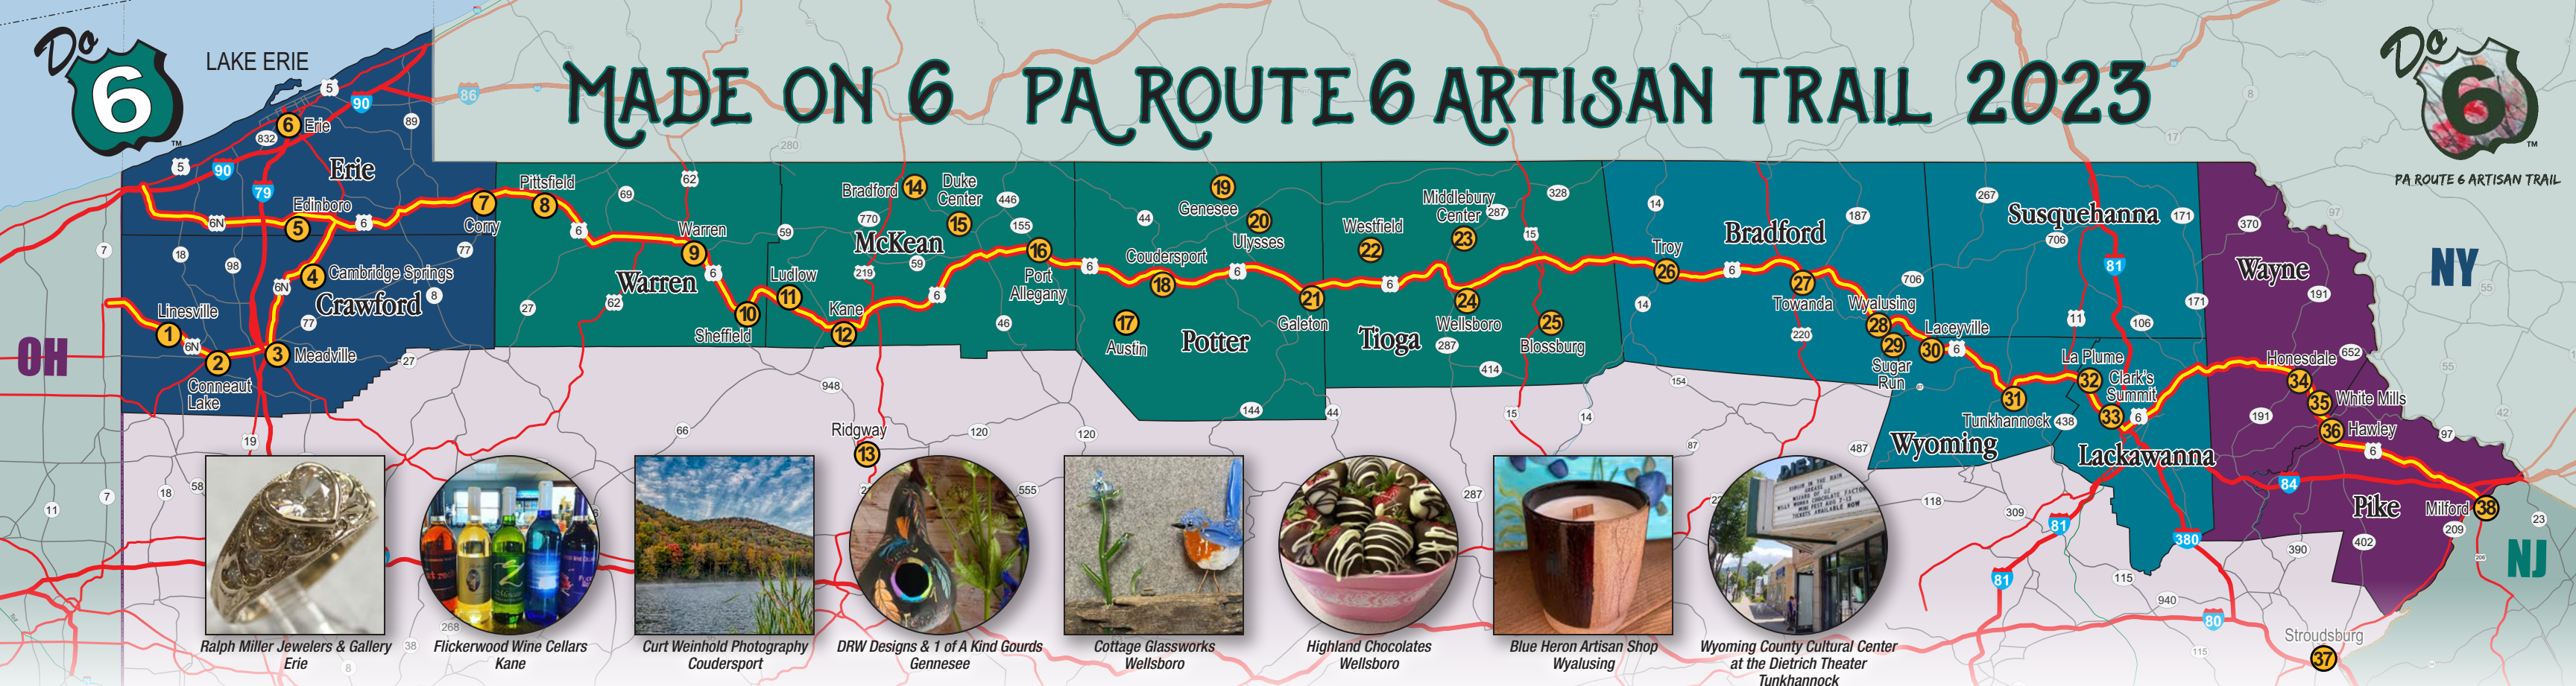

MADE ON 6 PA ROUTE 6 ARTISAN TRAIL 2023

GREAT LAKES

- 1. LINESVILLE**
Blossoms and Blooms Boutique ●▲
163 W Erie St · blossomsandbloomsboutique.com
- 2. CONNEAUT LAKE**
Conneaut Cellars Winery & Distillery ●●●●▲
12005 Conneaut Lake Rd · conneautcellars.com
- 3. MEADVILLE**
Voodoo Brewing Company ●●▲
215 Arch St · voodoobrewery.com
Nancy's Under the Steps ●●
Meadville Market House, 910 Market St
nancysunderthesteps.com
Meadville Market House ●●
910 Market St · meadvillemarkethouse.org
Davenport Fruit Farm Cidery & Winery ●●●●●
13124 Townline Rd · davenportfruitfarm.com
- 4. CAMBRIDGE SPRINGS**
Earth, Wind and Wire Studio & Rock Shop ●●
111 Church St, Suite 1
facebook.com/earthwindandwireshop
Riverside Brewing Co. + Howles Maple ●●●●▲
1 Fountain St · riversidebrewery.com
- 5. EDINBORO**
Goodell Gardens & Homestead ●●●●●
221 Waterford St · goodellgardens.org
Edinboro Chocolaterie ●●▲
114 Erie St · edinborochocolaterie.com
- 6. ERIE**
Lucky Louie's Beer & Wieners ●●
8238 Perry Hwy · luckylouisbeerandwieners.com
Ralph Miller Jewelers & Gallery ●●
3330 W 26th St · facebook.com/RMJFineJewelryDesigns
Brew Ha Ha at the Colony ●●▲
2612 W 8th St · brewhahacolony.com
Romolo Chocolates ●●●▲
1525 W 8th St · romolochocolates.com
Moose Head Pottery ●▲
8270 Peach St Suite 300 · mooseheadpottery.com
Glass Growers Gallery ●●▲
10 E 5th St · glassgrowersgallery.com
Erie Arts & Culture ●●●
310 E 10th St · erieartsandculture.org
- 7. CORRY**
Corry Area Historical Society ●●
945 Mead Ave · corryareahistoricalociety.org

PAROUTE6.COM/ARTISAN-TRAIL

SCAN TO DOWNLOAD MAP AND LEARN MORE

facebook.com/PARoute6ArtisanTrail

LEARN MORE ABOUT OUR VISITOR BUREAUS

The PA Route 6 Artisan Trail is a program of PA Route 6 Alliance and PA Route 6 Heritage Corridor, funded by the PA Heritage Area Program under the PA Department of Conservation and Natural Resources.